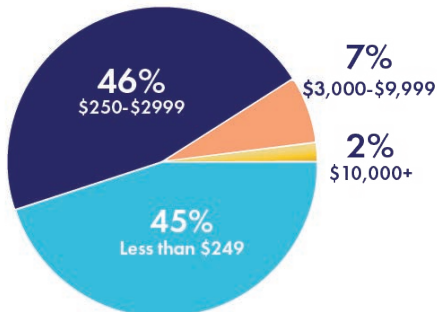

Network Marketers Say...

Top 2% Say...

- Daily Touches: 20
- Nurtures: 10

My Daily Touches: _____

My Nurtures: _____

- Daily IPAs: 3
(Income Producing Activities)

My Daily IPAs: _____

- Monthly Recruits: 4

My Monthly Recruits: _____

- Monthly Income: \$10,000

My Monthly Income: _____