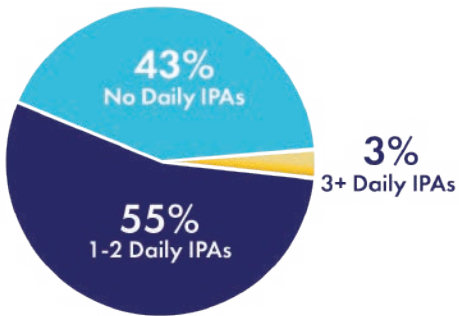

Network Marketers Say...

Top 2% Say...

- Daily Touches: 20
- Nurtures: 10

My Daily Touches: _____

My Nurtures: _____

- Daily IPAs: 3
(Income Producing Activities)

My Daily IPAs: _____

- Monthly Recruits: 4