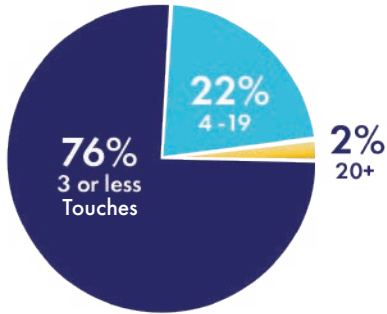

Network Marketers Say...

Top 2% Say...

- Daily Touches: 20
- Nurtures: 10

My Daily Touches: _____

My Nurtures: _____

- Daily IPAs: 3
(Income Producing Activities)

My Daily IPAs: _____

- Monthly Recruits: 4