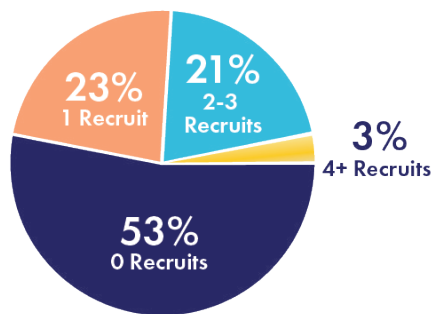

Network Marketers Say...

Top 2% Say...

- Daily Touches: 20
- Nurtures: 10

My Daily Touches: _____

My Nurtures: _____

- Daily IPAs: 3
(Income Producing Activities)

My Daily IPAs: _____

- Monthly Recruits: 4

My Monthly Recruits: _____

- Monthly Income: \$10,000

My Monthly Income: _____